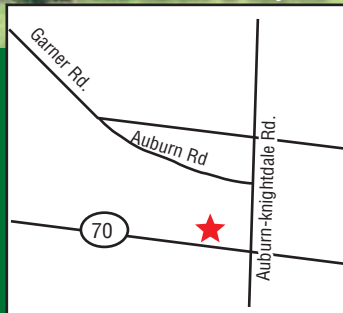

Fresh Cut N.C. Christmas Trees

Experience the Quality and Beauty of N.C. Grown Fraser Fir

Mountain
Advantage

Christmas Trees

Holly Springs

Intersection of Holly Springs
& Sunset Lake Rd.

Between Garner & Clayton

Cary

Harrison Point Shopping
Center Just Off Maynard Rd.

\$5.00 Off
Any Tree
Min. \$35
1 coupon per customer

Pick Your Own at our Tree Farm: 644 Roy Goodman Rd.
www.mountainadvantagechristmastrees.com